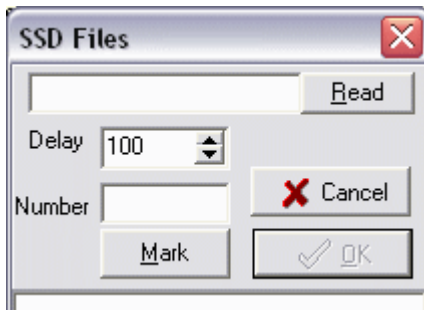

Special tools

From:
<http://tak-soft.com/dokuwiki/> - Tak-Soft juhendid

Permanent link:
<http://tak-soft.com/dokuwiki/doku.php?id=osport:sireadout:eng>

Last update: **2016/03/01 16:34**