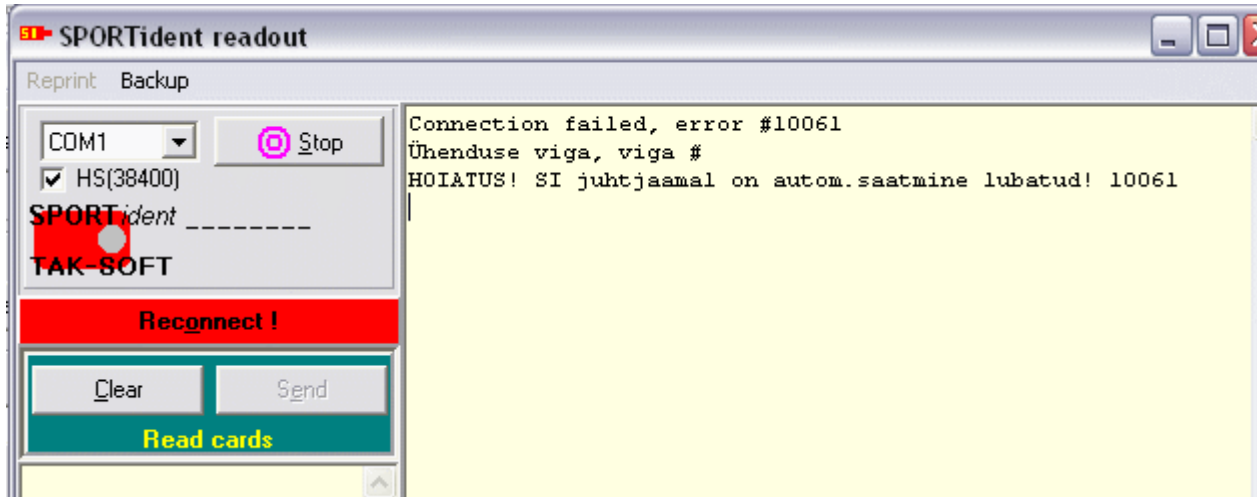

Special tools

From:
<http://tak-soft.com/dokuwiki/> - Tak-Soft juhendid

Permanent link:
<http://tak-soft.com/dokuwiki/doku.php?id=osport:sireadout:eng>

Last update: **2016/03/01 16:34**